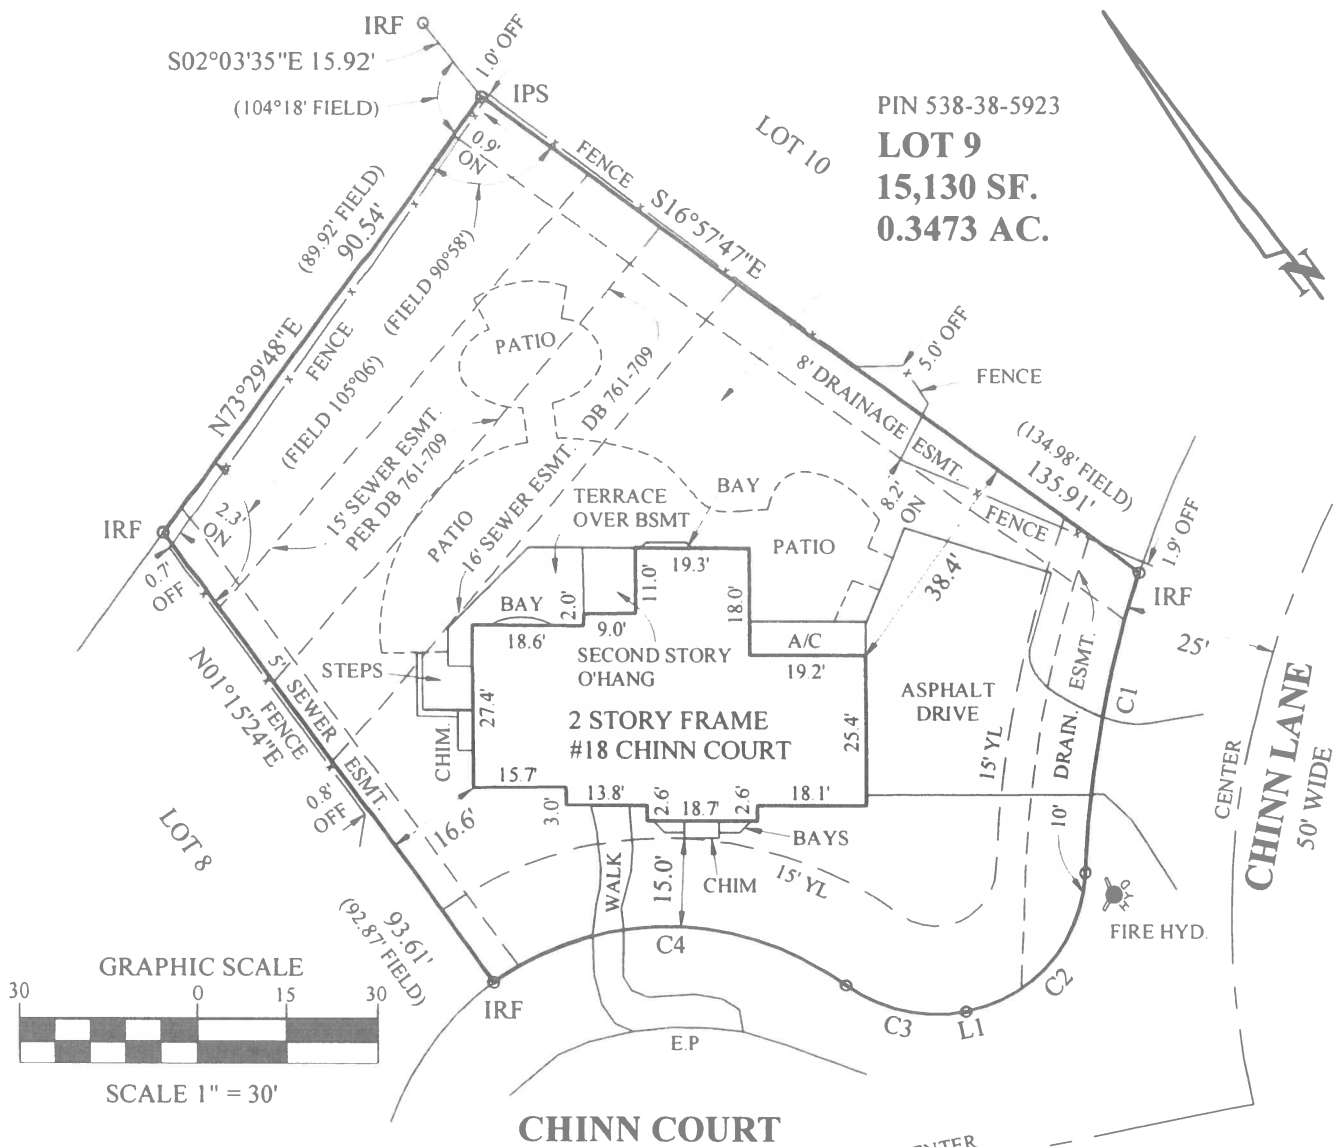

PIN 538-38-5923
LOT 9
15,130 SF.
0.3473 AC.

NOTES:

1. No title report was furnished therefore this plat might not show all easements.
2. IRF = iron rod found; IPS = iron pipe set

HOUSE LOCATION
 LOT 9

THE VILLAGE HAMLET

TOWN OF MIDDLEBURG
 LOUDOUN COUNTY, VIRGINIA
 SCALE 1" = 30'
 APRIL 27, 2016

HORTON & TAYLOR, INC.
 LAND SURVEYING
 15 LOUDOUN STREET, S.W., SUITE A
 P.O. BOX 301
 LEESBURG, VIRGINIA 20178-0301
 703-777-8083

CURVE TABLE				
No.	ARC	RADIUS	CHORD BRG	CHORD
C1	51.63'	180.00'	S47°57'46"W	51.45'
C2	33.11'	25.00'	S77°41'13"W	30.74'
C3	21.03'	25.00'	N40°16'35"W	20.41'
C4	63.32'	50.00'	N52°27'44"W	59.17'

LINE TABLE		
LINE	BEARING	LENGTH
L1	N64°22'24"W	0.16'

A-466-51
 Job 2016-039

Map Search Tools Results 1:600

Parcel Info

Tax Map #	538365Z2000
Property Address	18 CHINN CT
Town/Zip	MIDDLEBURG VA 20117
Subdivision	VILLAGE HAMLET
Primary Zoning	M8 R2
GIS Parcel Type	Parcel