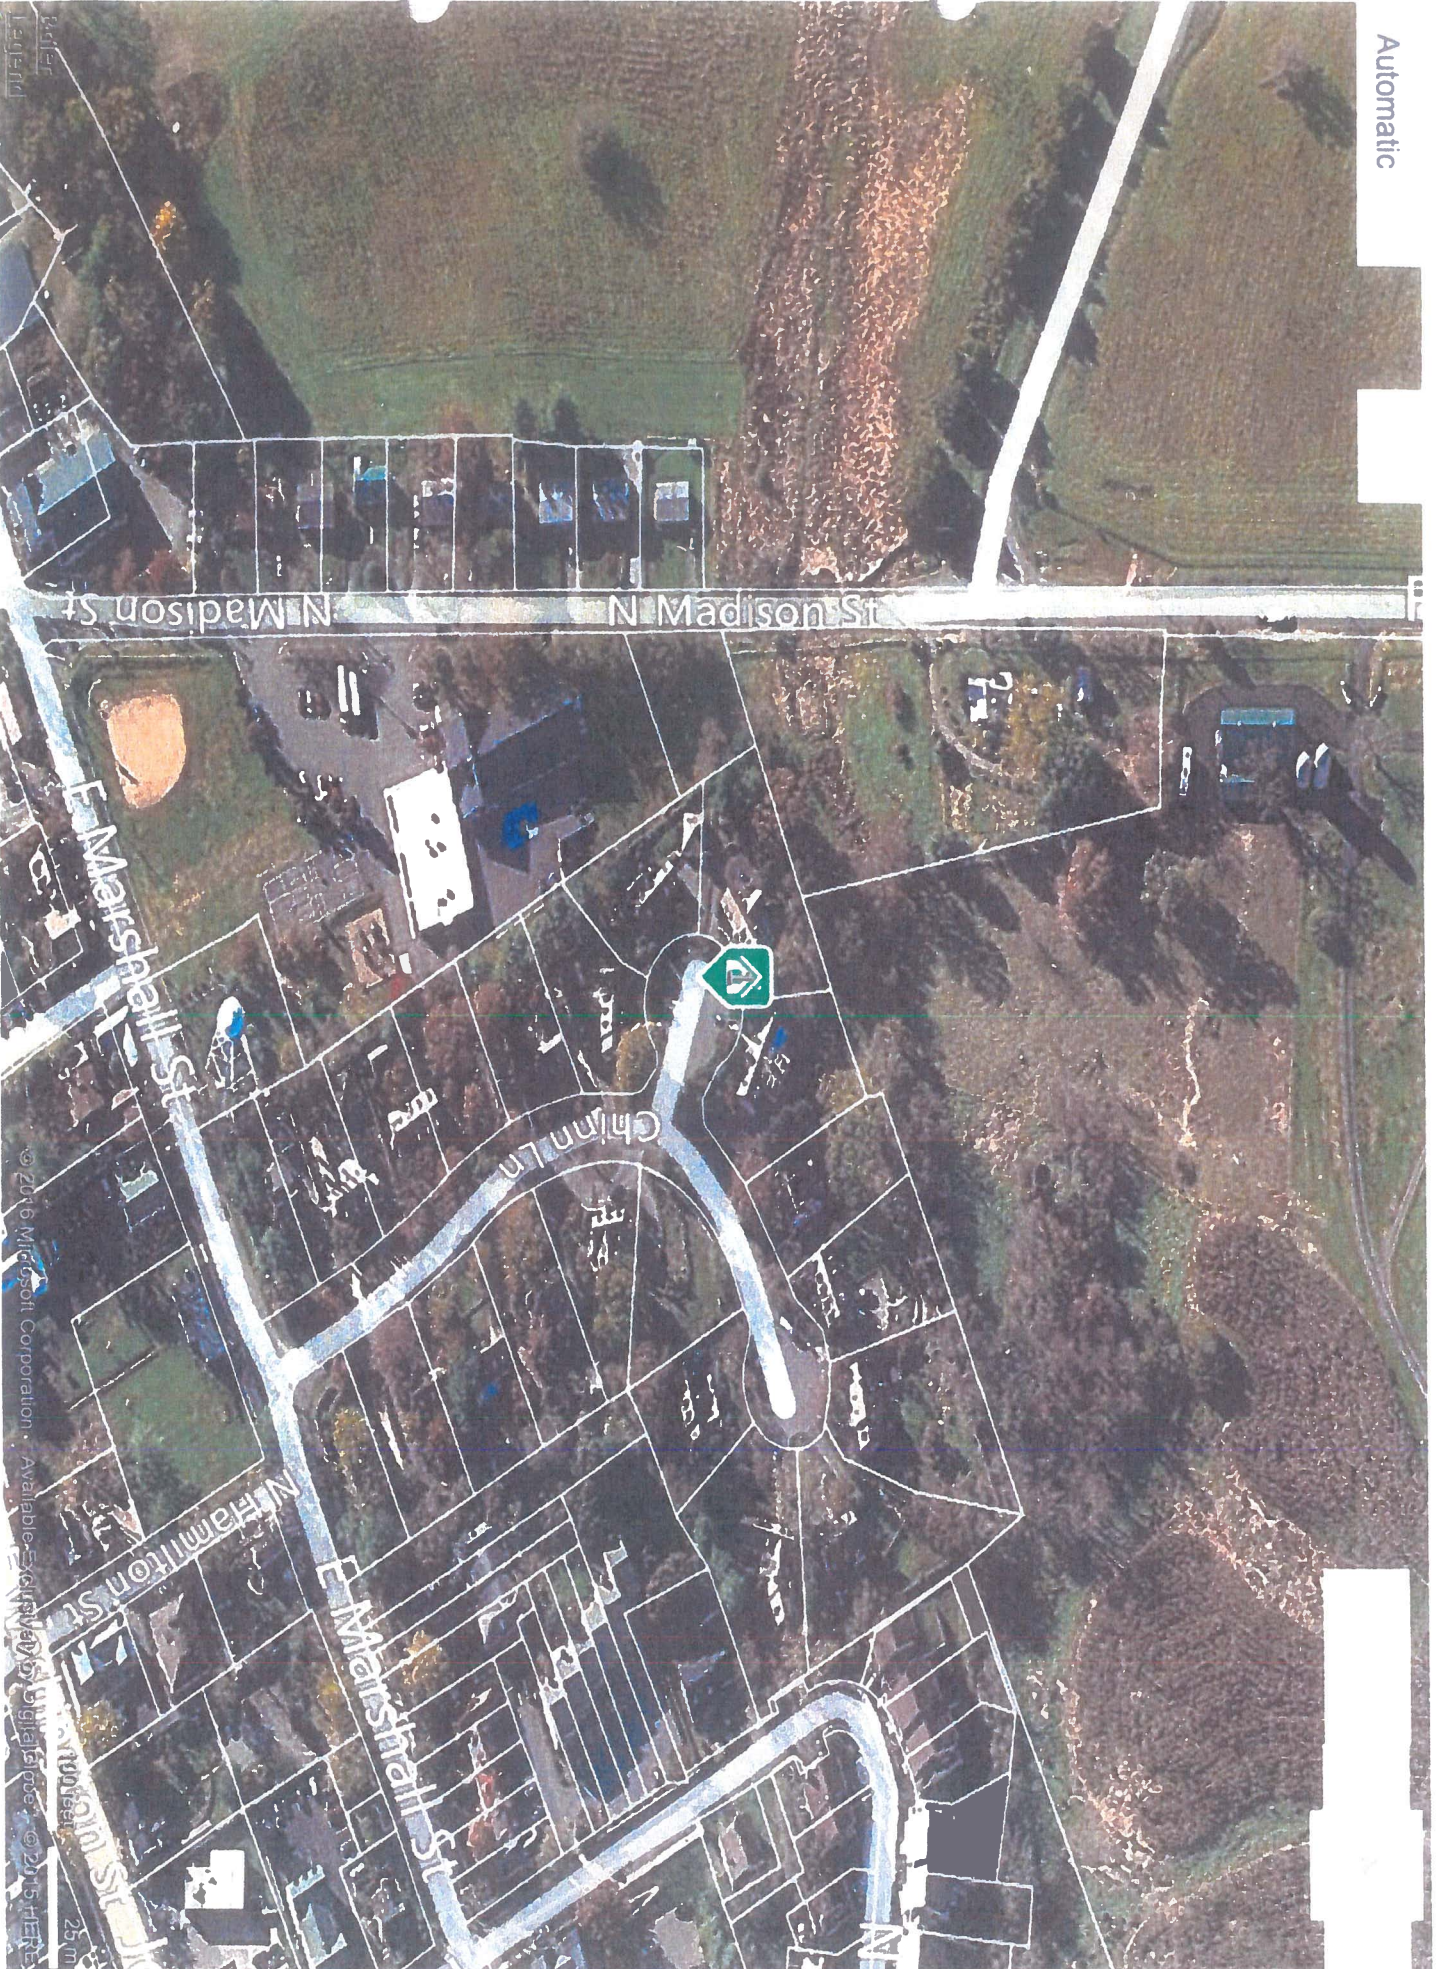

PIN 538-38-5923
LOT 9
15,130 SF.
0.3473 AC.

NOTES:

1. No title report was furnished therefore this plat might not show all easements.
2. IRF = iron rod found; IPS = iron pipe set

HOUSE LOCATION
 LOT 9

THE VILLAGE HAMLET

TOWN OF MIDDLEBURG
 LOUDOUN COUNTY, VIRGINIA
 SCALE 1" = 30'
 APRIL 27, 2016

HORTON & TAYLOR, INC.
 LAND SURVEYING
 15 LOUDOUN STREET, S.W., SUITE A
 P.O. BOX 301
 LEESBURG, VIRGINIA 20178-0301
 703-777-8083

CURVE TABLE				
No.	ARC	RADIUS	CHORD BRG	CHORD
C1	51.63'	180.00'	S47°57'46"W	51.45'
C2	33.11'	25.00'	S77°41'13"W	30.74'
C3	21.03'	25.00'	N40°16'35"W	20.41'
C4	63.32'	50.00'	N52°27'44"W	59.17'

LINE TABLE		
LINE	BEARING	LENGTH
L1	N64°22'24"W	0.16'

A-466-51
 Job 2016-039

Map Search Tools Results 1:600

Parcel Info

Tax Map #	538365Z2000
Property Address	18 CHINN CT
Town/Zip	MIDDLEBURG VA 20117
Subdivision	VILLAGE HAMLET
Primary Zoning	M8 R2
GIS Parcel Type	Parcel